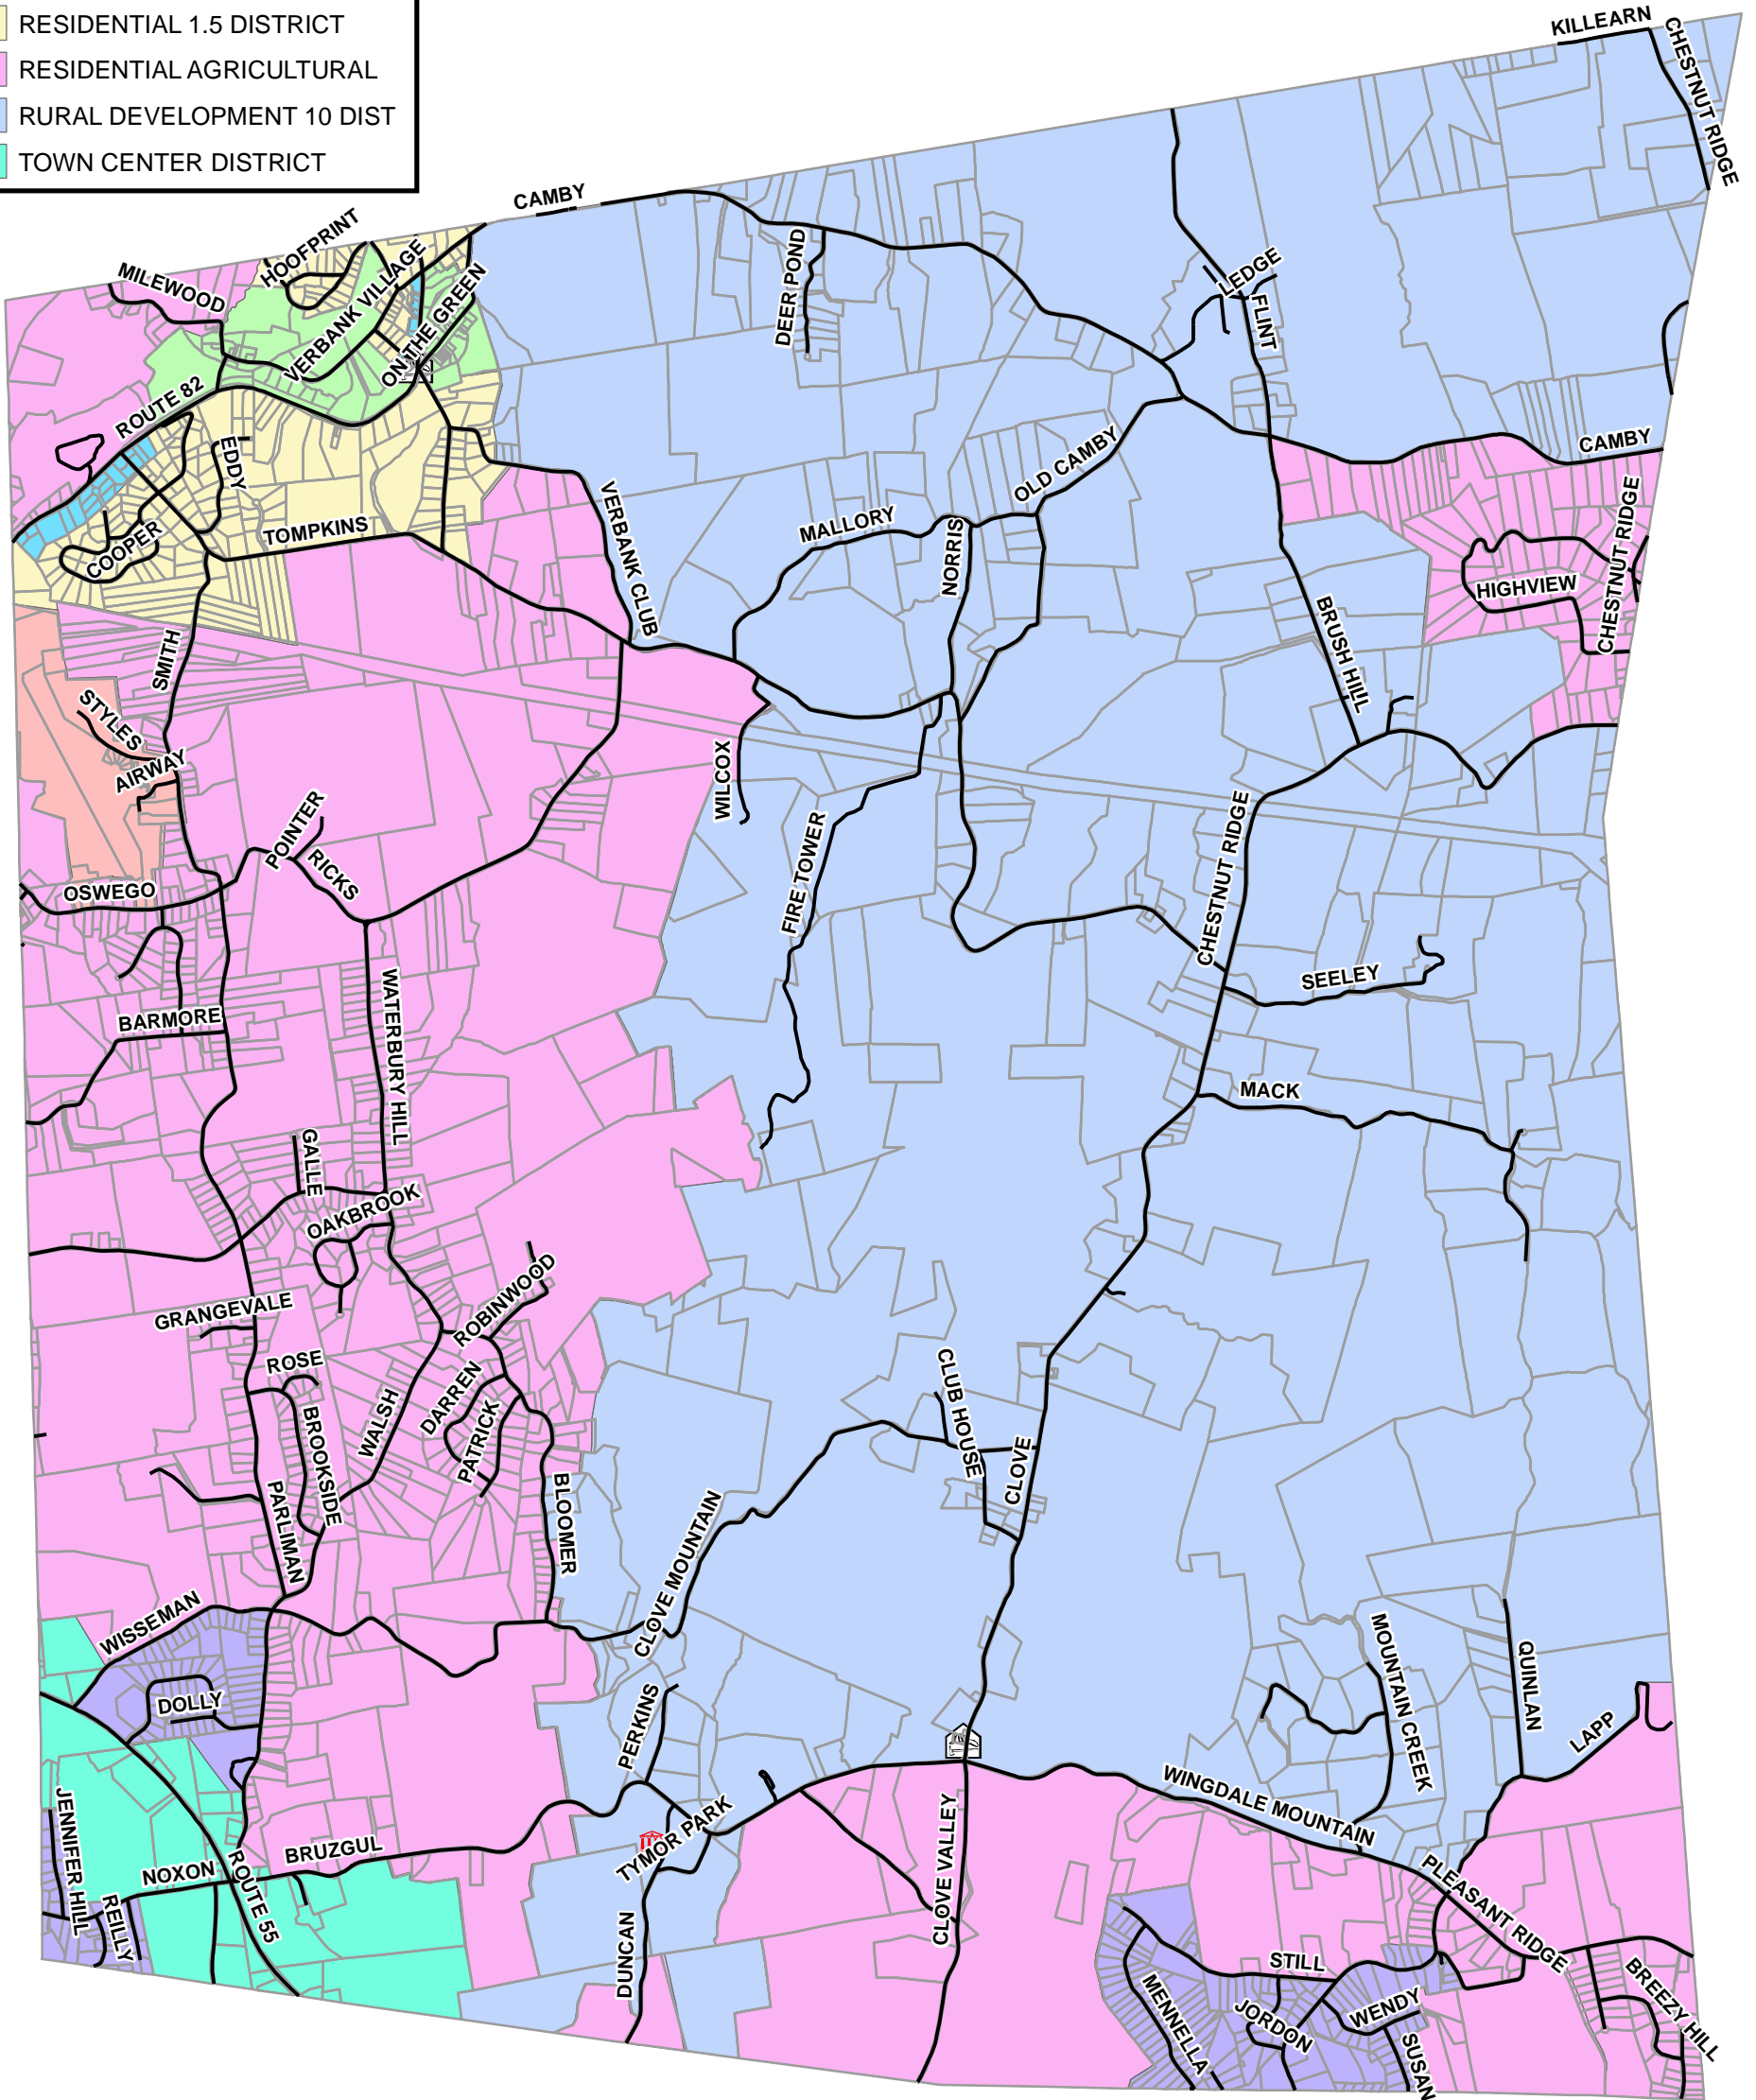

TOWN OF UNION VALE DUTCHESS COUNTY, NEW YORK

Legend

UNION VALE ZONING

ZONE DISTRICT

- AIRPORT DISTRICT
- HAMLET DISTRICT
- NEIGHBORHOOD COMMERCIAL
- RESIDENTIAL 1 DISTRICT
- RESIDENTIAL 1.5 DISTRICT
- RESIDENTIAL AGRICULTURAL
- RURAL DEVELOPMENT 10 DIST
- TOWN CENTER DISTRICT

Berger Engineering and Surveying
 100 Fulton Avenue
 Poughkeepsie, New York 12603
www.BergerEngr.com

Town of Union Vale
 Zoning District Map
 02/18/11